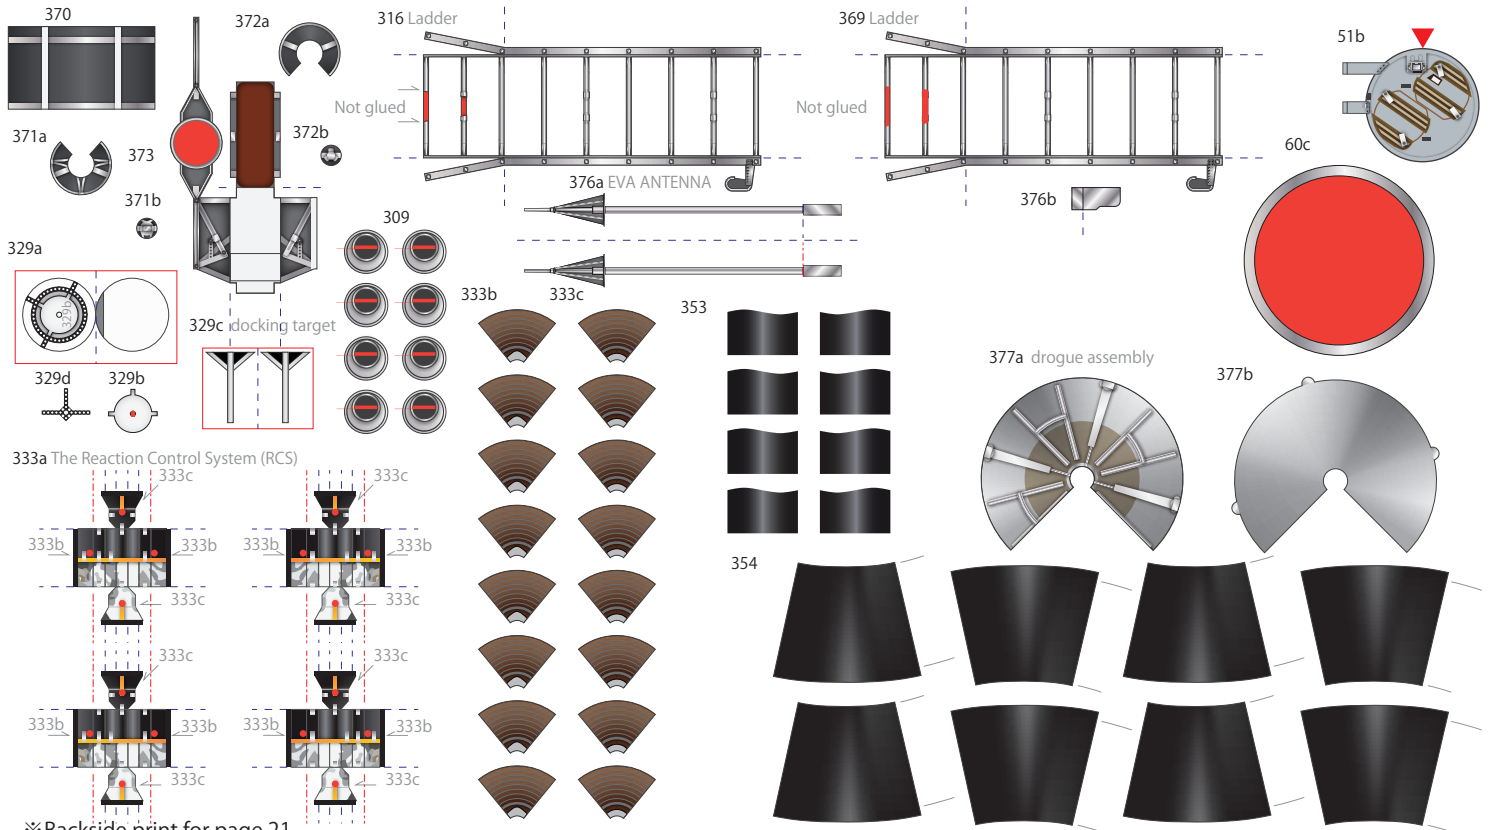

Apollo13 LM-7 Aquarius

※ Backside print for page 21