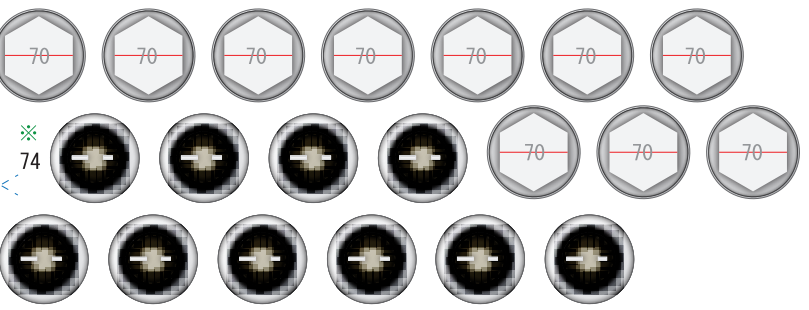

INTERSTELLA ENDURANCE

CENTRAL DOCKING HUB